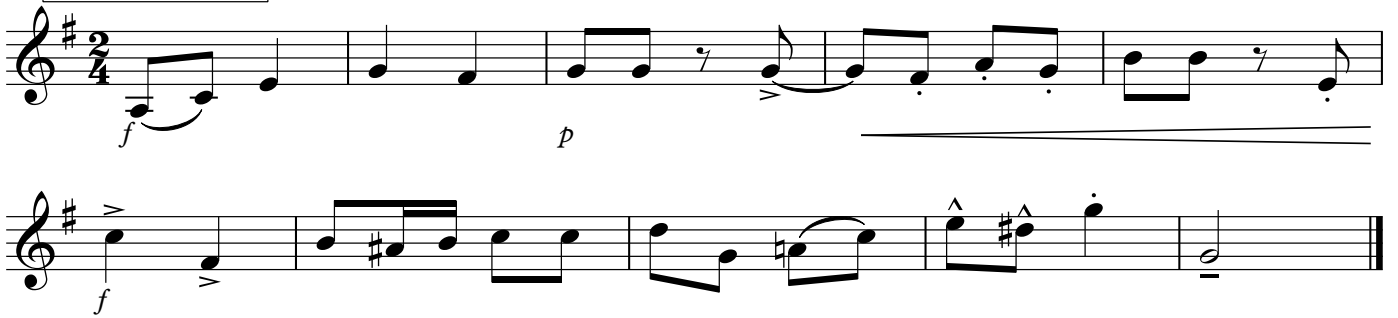

# LBA 2020 Audition Materials

Euphonium

1. Eb Concert Scale

2. F Concert Scale

3. Prepared Piece

\*4. Sight-Reading will be derived from Sightreading Factory