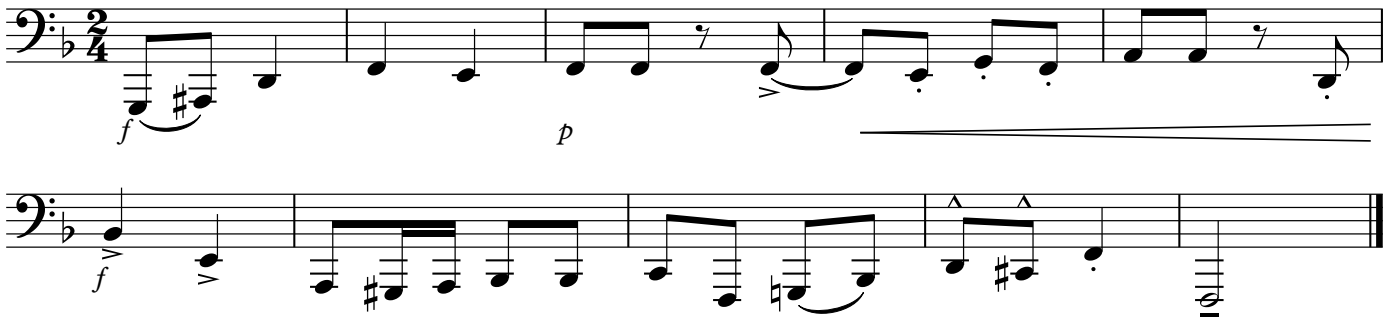

LBA 2020 Audition Materials

Tuba

1. Eb Concert Scale

2. F Concert Scale

3. Prepared Piece

*4. Sight-Reading will be derived from Sightreading Factory