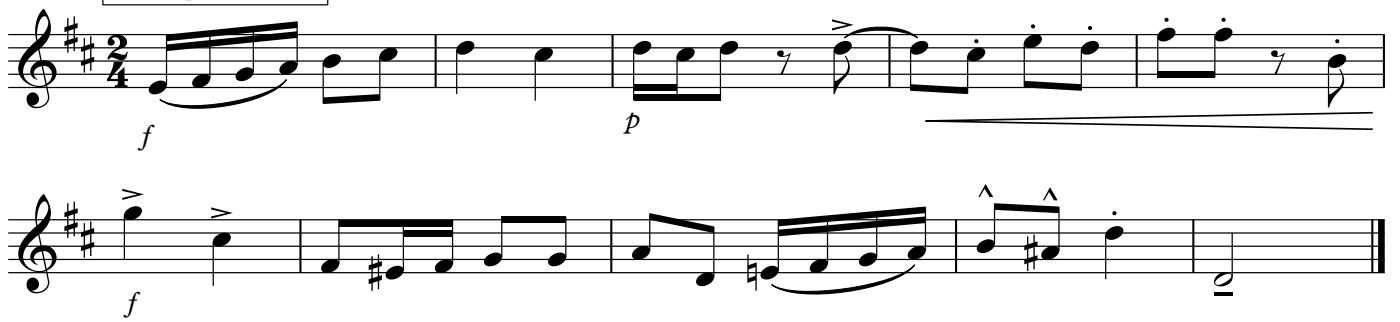

# LBA 2020 Audition Materials

Alto Saxophone

1. Eb Concert Scale

2. F Concert Scale

3. Prepared Piece

\*4. Sight-Reading will be derived from Sightreading Factory