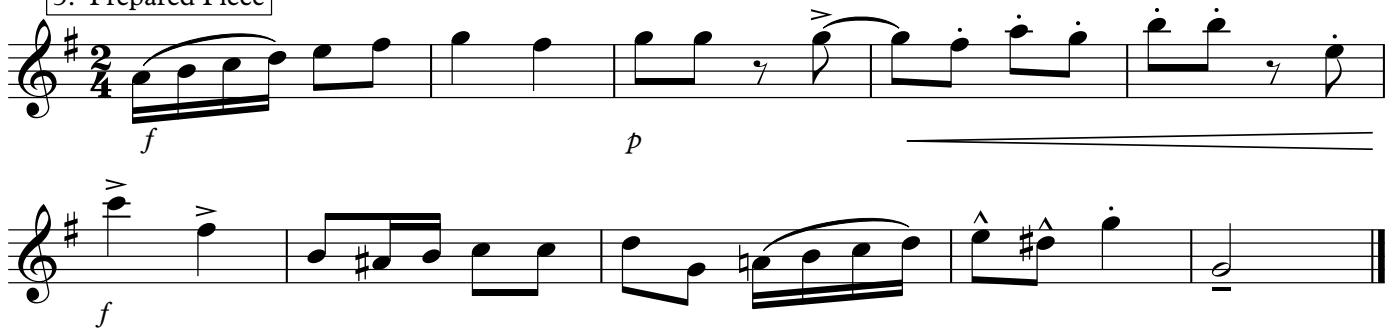

LBA 2020 Audition Materials

Tenor Saxophone

1. Eb Concert Scale

2. F Concert Scale

3. Prepared Piece

*4. Sight-Reading will be derived from Sightreading Factory