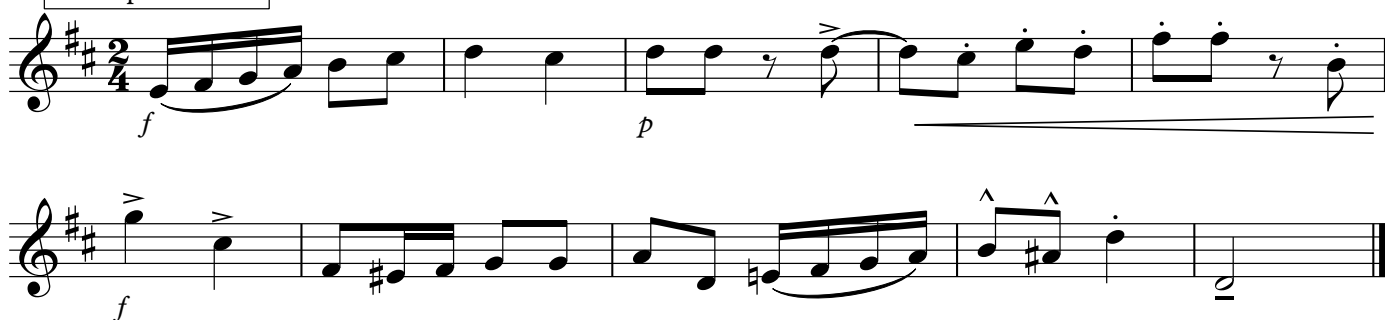

LBA 2020 Audition Materials

Baritone Saxophone

1. Eb Concert Scale

2. F Concert Scale

3. Prepared Piece

*4. Sight-Reading will be derived from Sightreading Factory